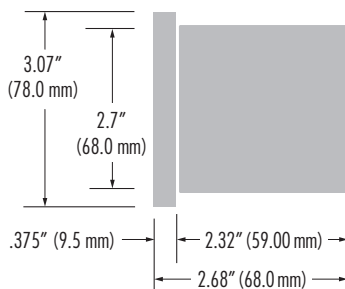

TA-7530 | PowerHub™ with USB, New Trims

Built for Commercial Use

PowerHub is a commercial product, designed and built using quality materials to withstand daily use by hotel guests.

PowerHub Front Ports

- **A** 120 V Power Outlet, 10 amp*
- **B** Left USB port, 2.1 Amp
- **C** 10A Circuit Breaker
- **D** Right USB Port, 1.0 Amp
- **E** 120 V Power Outlet, 10 amp*

*International Plug Configurations Available

Outside Bezel Dimensions

6.85" x 3.07" (174 x 78 mm)

Wall Cut-Out Dimensions

5.3" x 2.8" (135 x 71 mm)

Installation cut sheet is available on request

Certifications

Consult country-specific regulations for required approvals

(Universal Plug Configurations cannot be installed in EU or US)

Fixed Power Cord

Fixed power cord