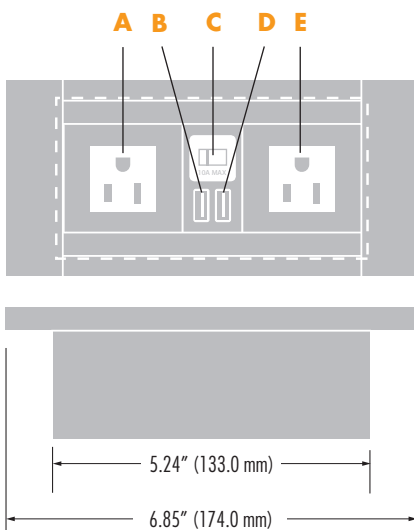

TA-7530 | PowerHub™ with USB, New Trims

Built for Commercial Use

PowerHub is a commercial product, designed and built using quality materials to withstand daily use by hotel guests.

PowerHub Front Ports

- **A** 120 V Power Outlet, 10 amp*
- **B** Left USB port, 2.1 Amp
- **C** 10A Circuit Breaker
- **D** Right USB Port, 1.0 Amp
- **E** 120 V Power Outlet, 10 amp*

*International Plug Configurations Available

Outside Bezel Dimensions

6.85" x 3.07" (174 x 78 mm)

Wall Cut-Out Dimensions

5.3" x 2.8" (135 x 71 mm)

Installation cut sheet is available on request

Certifications

Consult country-specific regulations for required approvals

(Universal Plug Configurations cannot be installed in EU or US)

Fixed Power Cord

Fixed power cord