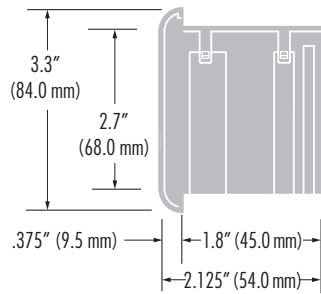

TA-7500 | PowerHub™

Built for Commercial Use

PowerHub is a commercial product, designed and built using quality materials to withstand daily use by hotel guests.

PowerHub Front Ports

- **A** 120 V Power Outlet, 10 amp*
- **B** RJ45 Internet Jack**
- **C** Overload Protect
- **D** 120 V Power Outlet, 10 amp*

* Can be ordered with US, UK or EU power outlets.

** Optional snap-on cover available (pictured below) if Internet not required. Part number COV-RJ45S01.