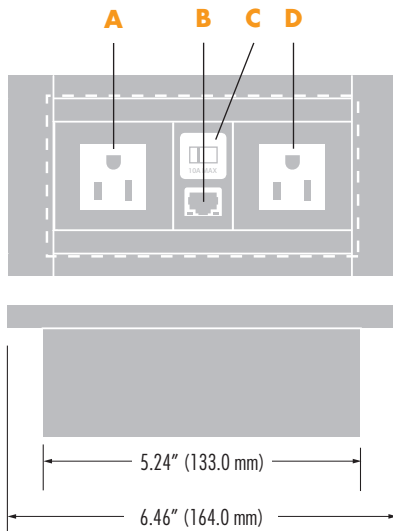

TA-7500 | PowerHub™

Built for Commercial Use

PowerHub is a commercial product, designed and built using quality materials to withstand daily use by hotel guests.

PowerHub Front Ports

- **A** 120 V Power Outlet, 10 amp*
- **B** RJ45 Internet Jack**
- **C** Overload Protect
- **D** 120 V Power Outlet, 10 amp*

* Can be ordered with US, UK or EU power outlets.

** Optional snap-on cover available (pictured below) if Internet not required. Part number COV-RJ45S01.