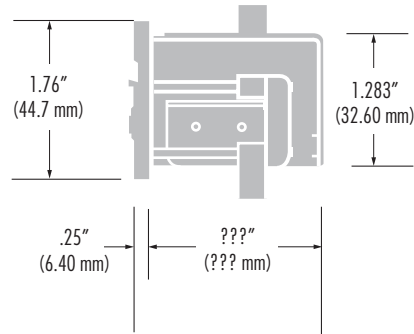

TA-8930 | MediaHub TL with TruLink® Technology

Guest-Facing Device Inputs

- **A** HDMI In
- **B** USB Charge 5a/5v
- **C** VGA (RGB)
- **D** 3.5mm Audio In
- **E** Composite AV In

Rear Installation Connections

- **F** Power Input
- **G** Network LAN In/Out (RJ45)
- **H** RS232 In/Out (RJ25)
- **I** Single-HDMI Output
- **J** HDMI Cable Security Screw

TV/STB Requirements

Inputs Required on TV or VOD STB

- HDMI
- Serial Control, Optional (RJP, DB9, RS232, 3.5mm Serial, GAME/DATA, or ExLink)

Power Requirements

- 100-240V, 50/60Hz, 0.8A, AC Outlet
- POE version available by special order

Installation Cables Included

- HDMI (3.5m / 11.5ft)
- CAT5 (3m / 10ft)
- Wall Wart Power (2m/6ft, fixed)
- RS232/RJP, Optional (3.5m / 11.5ft)

Cutout Dimensions (HxW)

- 1.30 x 7.10 in (34.0 x 180.0mm)
- Depth Allowance: 3in (76.2mm)
- Cutout Stencil available at www.teleadapt.com

Approvals and Certifications

ETL, CE, CB, FCC

Single-HDMI, Scaler Technology

Automatically upscales composite video signals up to 1920 x 1080p, while displaying native HDMI® digital video signals up to 1920 x 1080p. Also supports screen resolutions of up to 1280 x 1024 through the VGA input.

Network Manageability

Supports LAN remote manageability for TCP-IP enabled firmware updates, property-wide room-by-room monitoring and guest usage reporting.

Compatible with ANY HDTV

MediaHub TL is compatible with any TV with an available HDMI port and TV-switching is done manually using the remote control.

Auto-Input-Switching and Auto-Device-Sensing

MediaHub TL will automatically sense when a guest plugs in a device and switch the TV to the TV's HDMI AUX Input. Auto-Input-Switching is supported by hospitality's most popular TV makers and VOD/PPV providers. For a list of compatible TVs and STBs in your region, please contact your TeleAdapt sales representative.

Auto-device-sensing detects new devices and switches between MediaHub inputs.

Compatible with ANY HDTV

MediaHub TL is also compatible with any TV with an available HDMI port and TV-switching is done manually using the remote control.

CEC Compliant for Hospitality

When paired with HDTVs compliant with CEC for Hospitality, MediaHub TL will automatically turn on the TV upon device plug in, seamlessly switch the TV to the HDMI AUX TV input and switch back to regular TV programming upon unplugging the device.

USB Charging

USB 5V power socket provides a convenient way for charging portable electronics.

Mounting Options

MediaHub TL is designed to be mounted in desks, nightstands and other casegoods. Cutout stencils are available at www.teleadapt.com.

POE model available for in-wall installations.

Faceplate Options

Piano Black
Matte Black
Modern Black
Pearl White

Warranty

1 year

teleadapt
Keeping Your World Connected™

HDMI
HIGH DEFINITION MULTIMEDIA INTERFACE

Visit our website at: www.teleadapt.com

Keeping Your World Connected™ and MediaHub Active™, are trademarks of TeleAdapt, Inc. iPod® and iPhone® are registered trademarks of Apple Inc., registered in the U.S. and/or other countries.