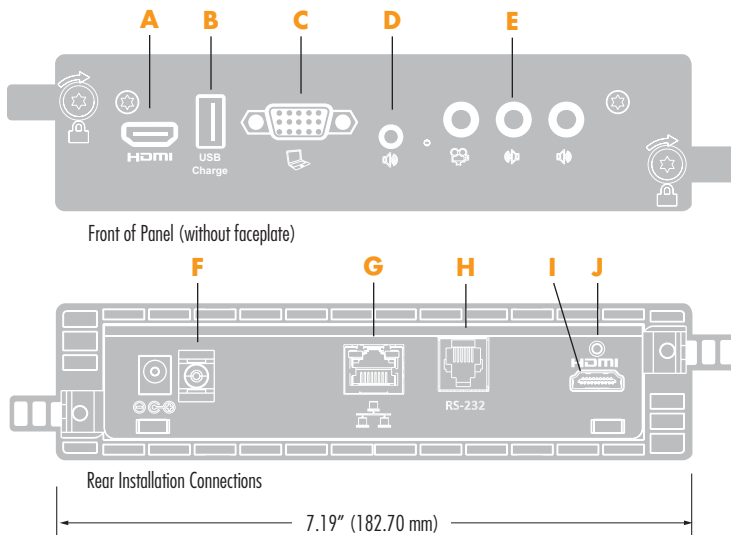

S P E C I F I C A T I O N S

TA-8930 | MediaHub TL with TruLink® Technology

Feature-Rich, Single-HDMI Connectivity Panel provides hotel guests an auto-sensing, auto-switching access point for plugging their portable media devices to the in-room HDTV and sound system. Guests use MediaHub TL to enjoy their own movies, videos, music, games, photos, and even business presentations through the in-room TV. TruLink technology provides IP control, remote manageability and usage reporting.

TA-8930 | MediaHub TL with TruLink® Technology

Guest-Facing Device Inputs

- A** HDMI In
- B** USB Charge 5a/5v
- C** VGA (RGB)
- D** 3.5mm Audio In
- E** Composite AV In

Rear Installation Connections

- F** Power Input
- G** Network LAN In/Out (RJ45)
- H** RS232 In/Out (RJ25)
- I** Single-HDMI Output
- J** HDMI Cable Security Screw

Installation Cables Included

- HDMI (3.5m / 11.5ft)
- CAT5 (3m / 10ft)
- Wall Wart Power (2m/6ft, fixed)
- RS232/RJP, Optional (3.5m / 11.5ft)

Cutout Dimensions (HxW)

- 1.30 x 7.10 in (34.0 x 180.0mm)
- Depth Allowance: 3in (76.2mm)
- Cutout Stencil available at www.teleadapt.com